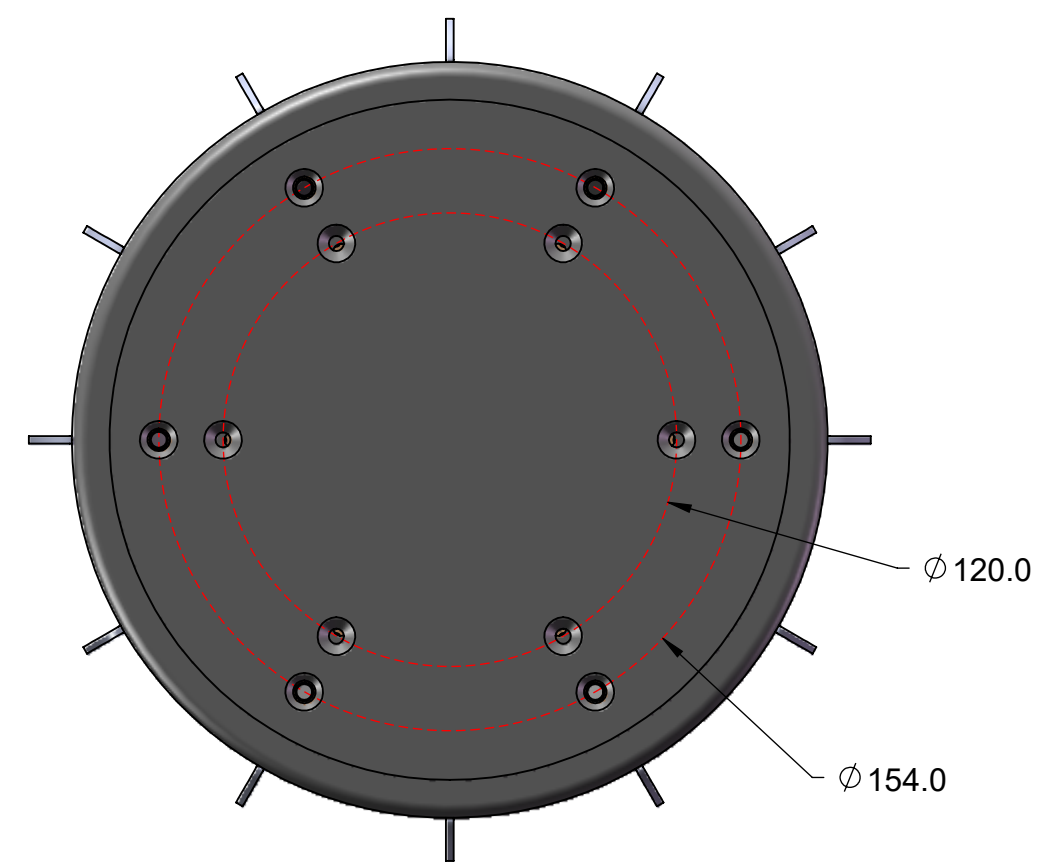

MACHINE 02

SECTION L-L SCALE 1 : 1

SECTION M-M SCALE 1 : 1

MACHINE 02

NOTE: ALL 304 STAINLESS STEEL MATERIAL