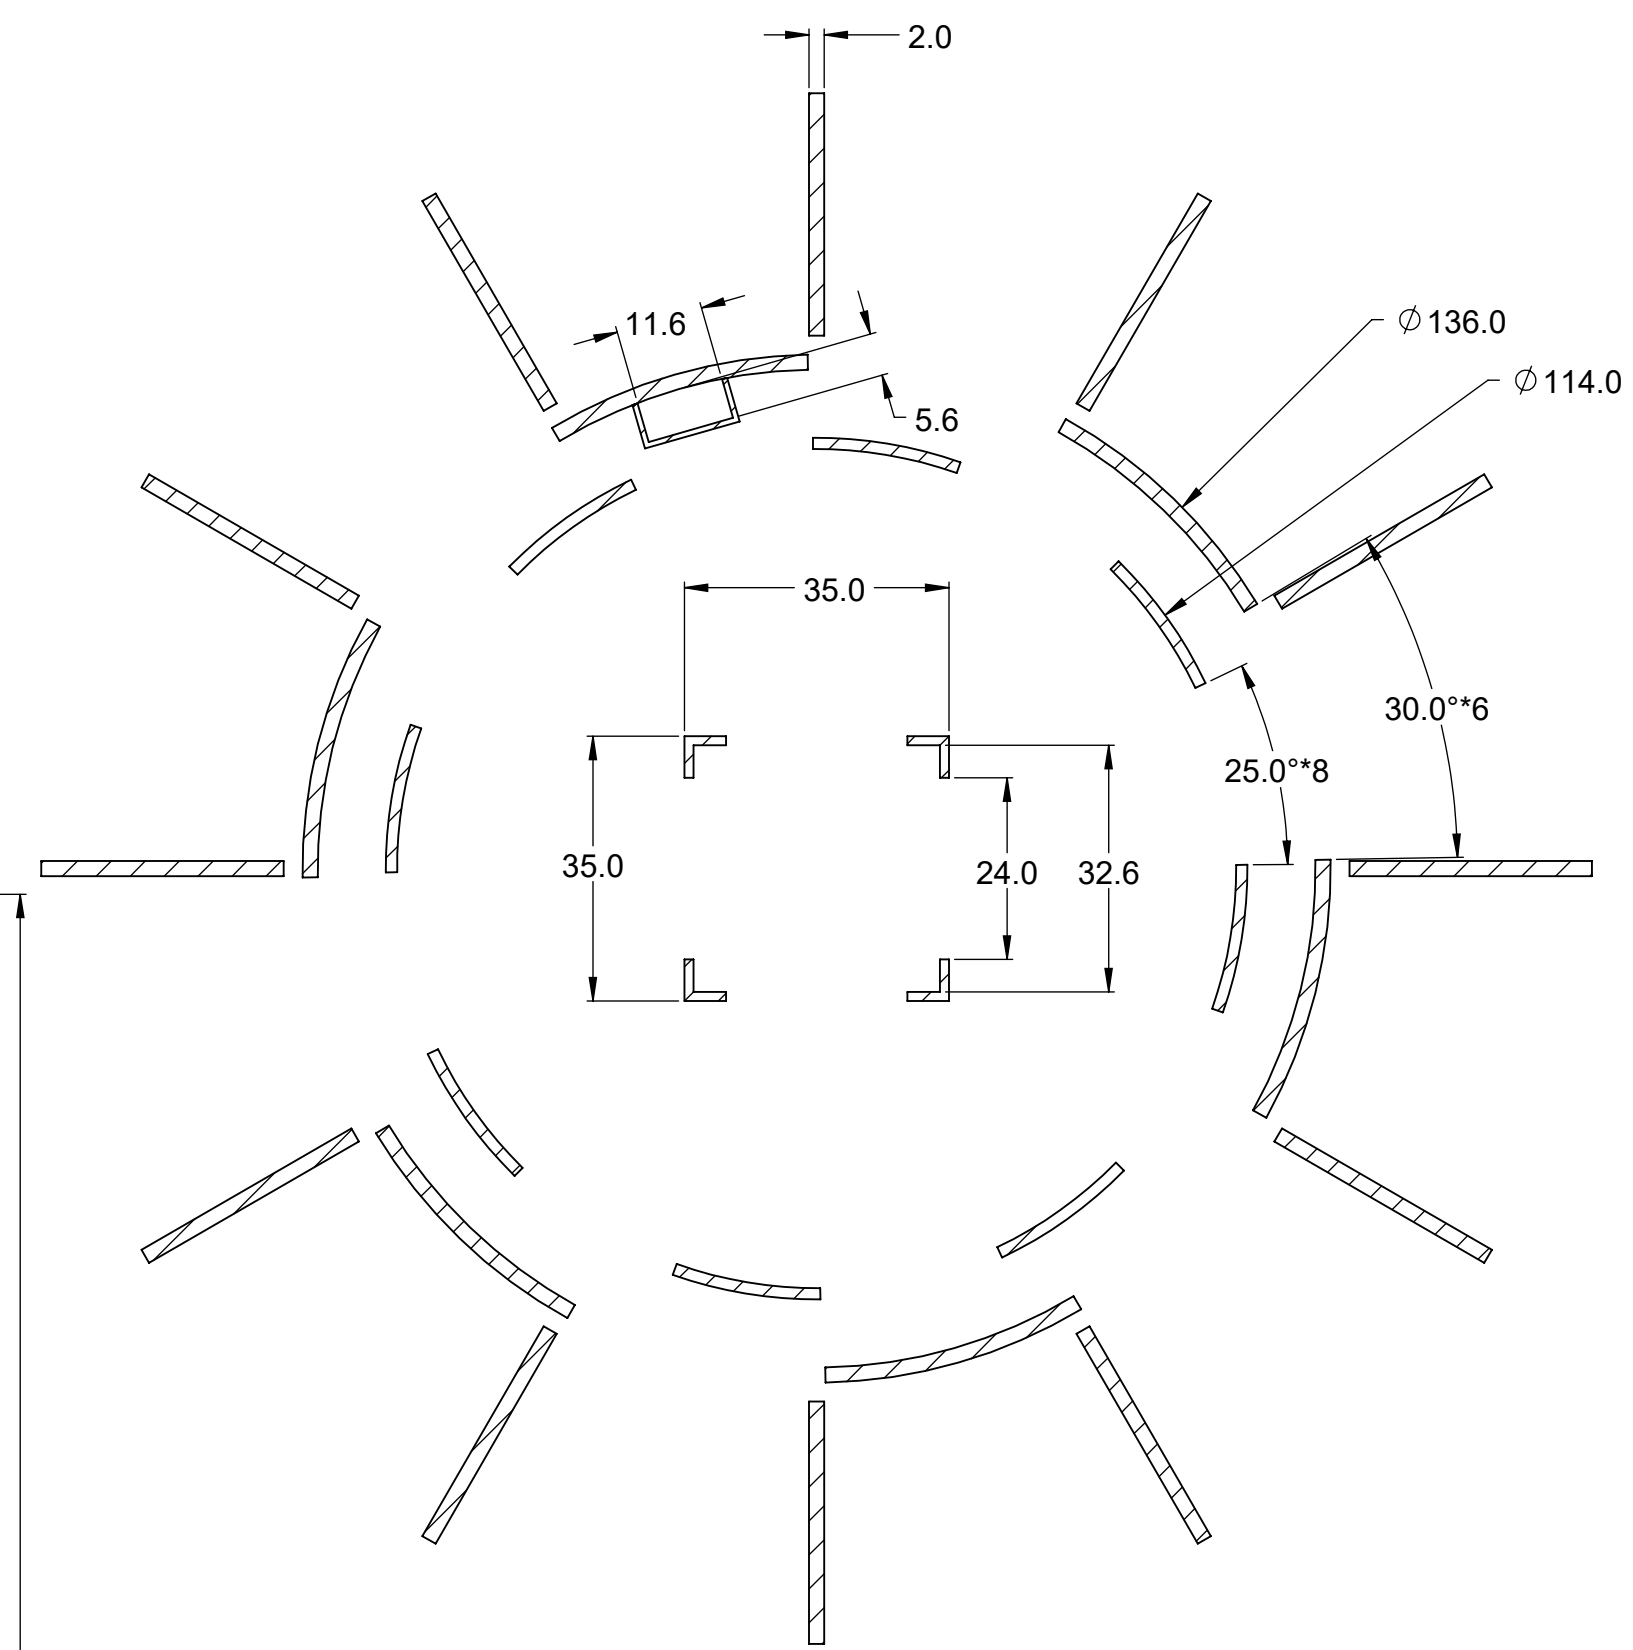

MACHINE 02

SECTION L-L SCALE 1 : 1

SECTION M-M SCALE 1 : 1

MACHINE 02

NOTE: ALL 304 STAINLESS STEEL MATERIAL